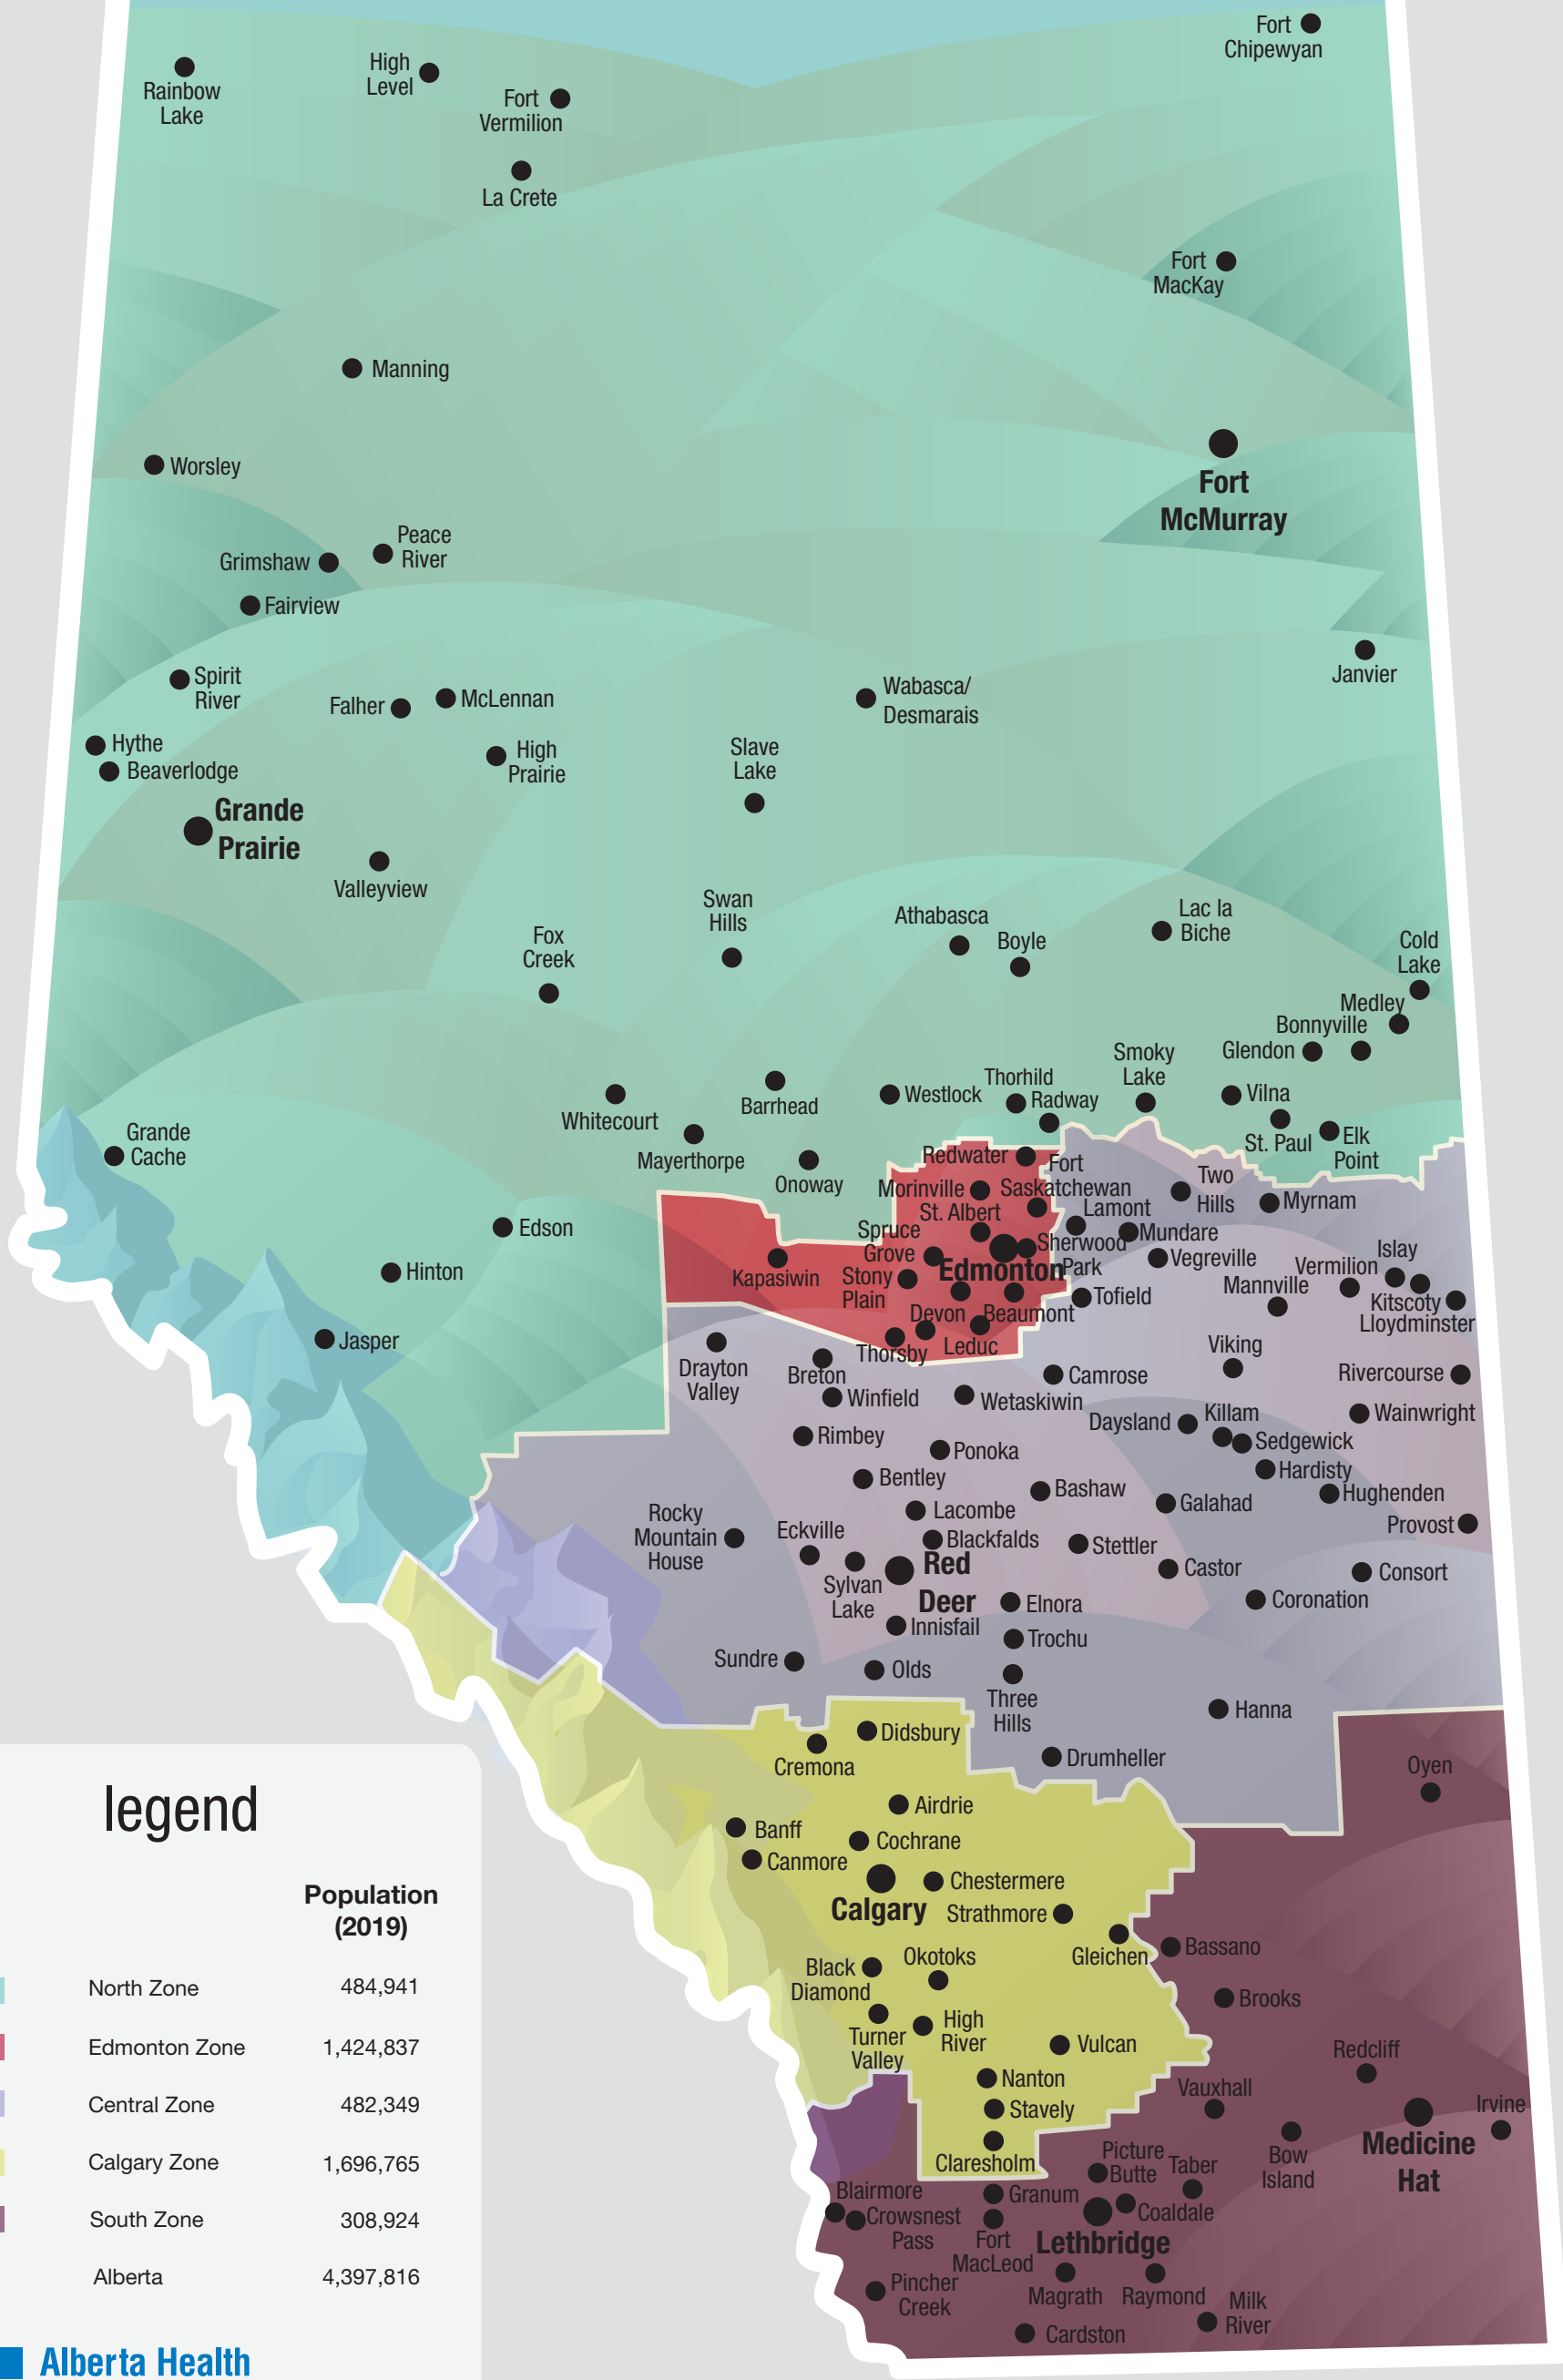

Alberta Health Services Zone Map

Legend

	Population (2019)
	North Zone 484,941
	Edmonton Zone 1,424,837
	Central Zone 482,349
	Calgary Zone 1,696,765
	South Zone 308,924
	Alberta 4,397,816