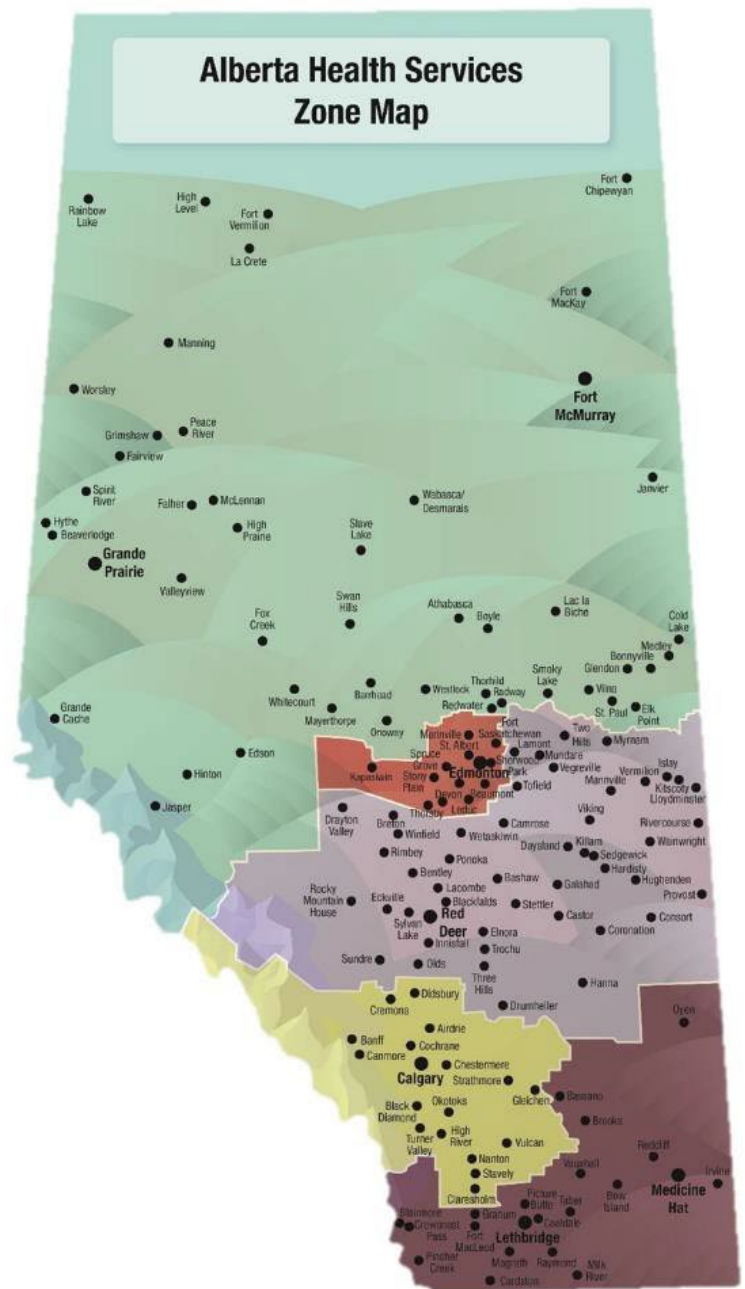

Which Zone do I live in?

Why does Alberta Health Services have Zones?

Alberta Health Services (AHS) divides the province into 5 geographical zones to make it easier to manage and make decisions. Managing 5 zones makes it easier for us to listen and respond to our local communities, staff members and, ultimately, **you**.

What are the Zones?

Our 5 geographical zones are:

- [North Zone](#)
- [Edmonton Zone](#)
- [Central Zone](#)
- [Calgary Zone](#)
- [South Zone](#)

Which Zone do I belong to?

See the map below or review the community lists to locate your community.

Which Zone do I live in?

North Zone Communities (A – K)

- Abee
- Alberta Beach
- Anzac
- Ardmore
- Ashmont
- Athabasca
- Atikameg
- Atmore
- Barrhead
- Barrhead County
- Bay Tree
- Bear Canyon
- Beaverlodge
- Bellis
- Berwyn
- Bezanson
- Bloomsbury
- Blue Ridge
- Blueberry Mountain
- Bluesky
- Bonanza
- Bonnyville
- Boyle
- Boyne Lake
- Breynat
- Brownvale
- Brule
- Buffalo Head Prairie
- Busby
- Cadomin
- Cadotte Lake
- Calais
- Calling Lake
- Camp Creek
- Canyon Creek
- Carrot Creek
- Caslan
- Chard
- Chateh
- Cherhill
- Cherry Grove
- Cherry Point
- Chisholm
- Chisholm Mills
- Clairmont
- Cleardale
- Clyde
- Cold Lake
- Colinton
- Conklin
- County of Grand Prairie
- Crooked Lake
- Dapp
- Darwell
- Deadwood
- DeBolt
- Demmitt
- Dixonville
- Donnelly
- Edson
- Elk Point
- Ellscott
- Elmworth
- Enilda
- Eureka River
- Fairview
- Falher
- Faust
- Fawcett
- Fitzgerald
- Flatbrush
- Foisy
- Fort Assiniboine
- Fort Chipewyan
- Fort Kent
- Fort McKay
- Fort McMurray
- Fort Vermilion
- Fox Creek
- Frog Lake
- Garden River
- Gift Lake
- Girouxville
- Glendon
- Glenevis
- Goodfare
- Goodfish Lake
- Gordondale
- Grande Cache
- Grande Prairie
- Grassland
- Grimshaw
- High Level
- Hines Creek
- Hinton
- Hondo
- Hotchkiss
- Hylo
- Hythe
- Iron River
- Island Lake
- Island Lake South
- Jarvie
- Jasper
- Jean Cote
- John D'Or Prairie
- Jousard
- Keg River
- Kehewin
- Kinuso